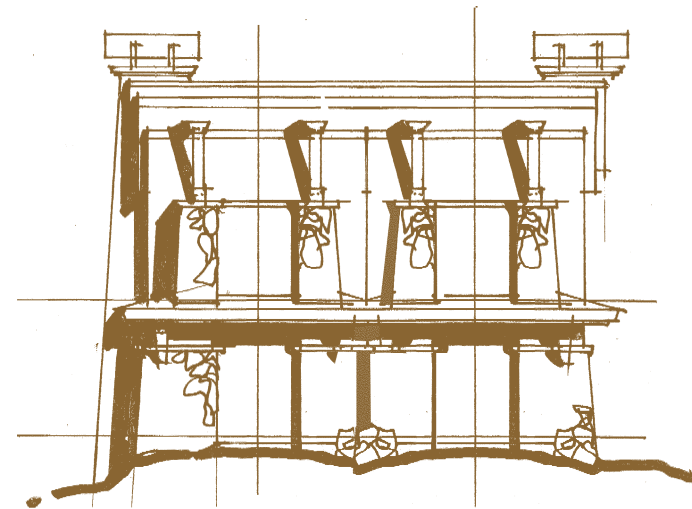

Front Elevation

Rear Elevation

Side Elevation

Side Elevation

DEVELOPER

SOLIDO
GROUP

SHEET TITLE

The Pier

Elevation A

Duplex :: 1,627 sf