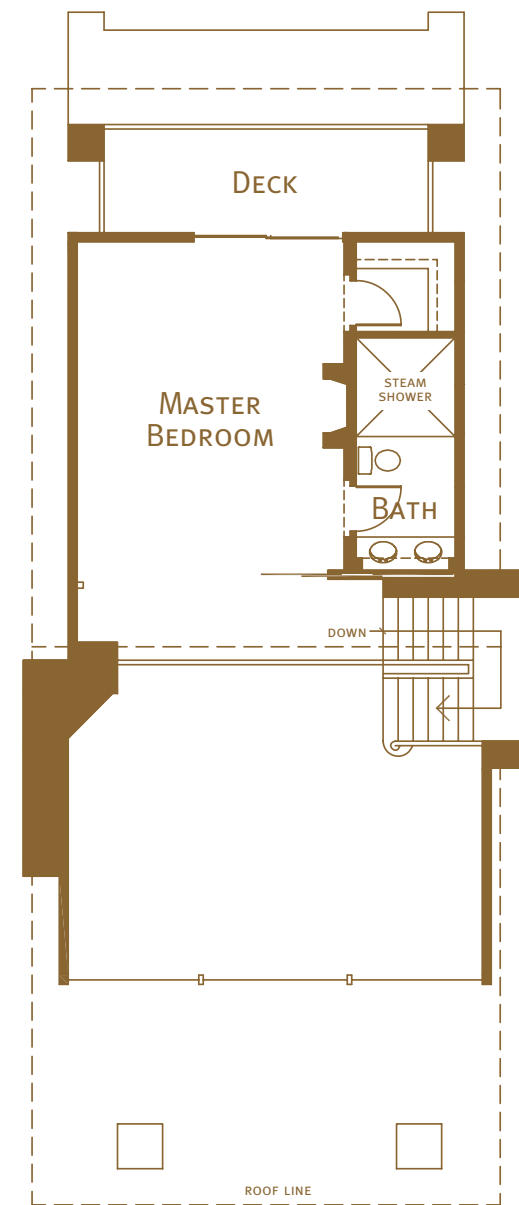

Lower Floor  
911 sf

Main Floor  
826 sf

Upper Floor  
565 sf

DEVELOPER

SOLIDO  
GROUP

SHEET TITLE

# The Cheval

Floorplan B  
Three Storey :: 2,302 sf