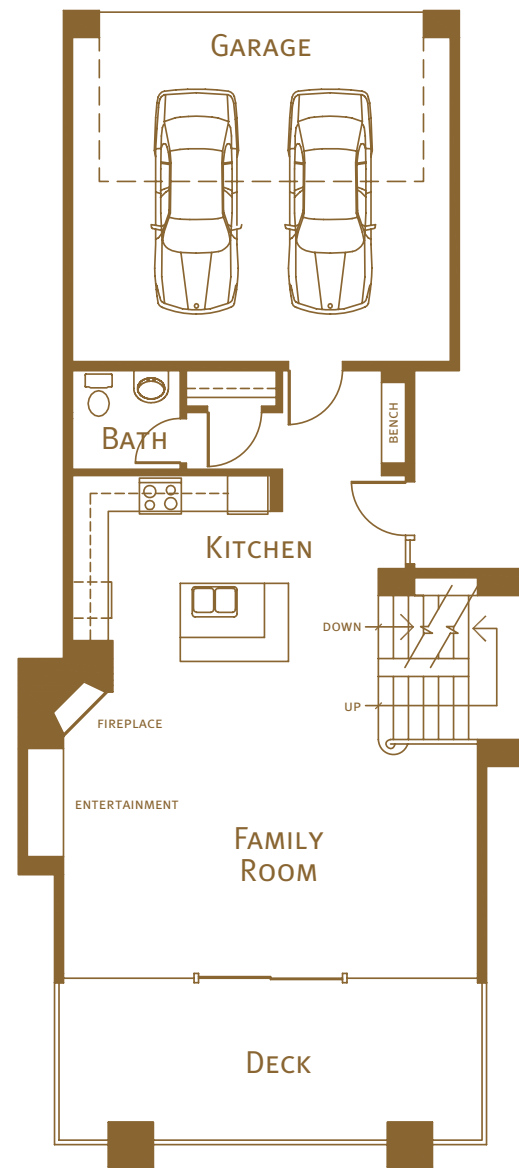

Lower Floor  
911 sf

Main Floor  
826 sf

Upper Floor  
565 sf

DEVELOPER

SOLIDO  
GROUP

SHEET TITLE

# The Cheval

Floorplan B  
Three Storey :: 2,302 sf